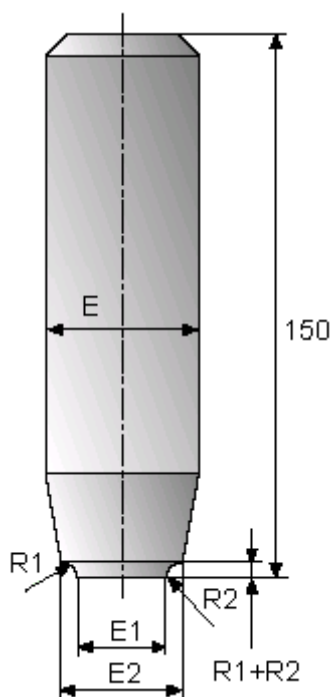

Article number: 12401000060000

Description: Rivet tool 401 000 060.000
For M6

Measures

E = 16.0

E1 = 8.0

E2 = 11.9

For thread = M6

R1 = 1.0

R2 = 0.6